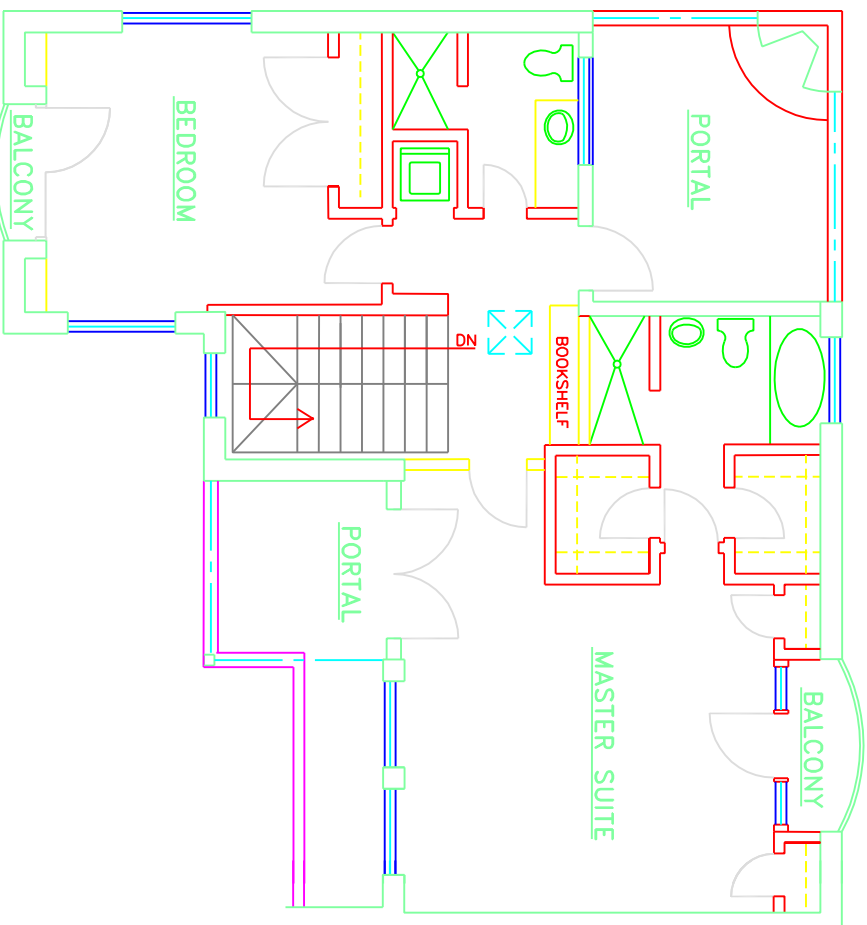

BACK COURTYARD

UPPER LEVEL UNIT 7, 8 & 9

SCALE: 1/4" = 1'-0"

2
A6

LOWER LEVEL UNIT 7, 8 & 9

SCALE: 1/4" = 1'-0"

1
A6